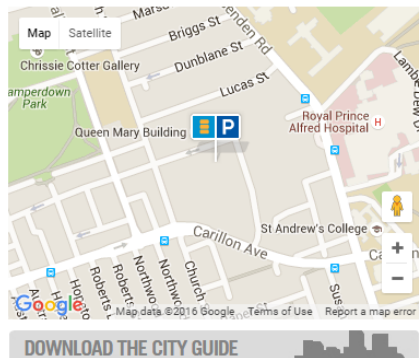

Getting to the Kerry Packer Education Centre – Transport & Parking Information

Available from: <http://www.slhd.nsw.gov.au/rpa/kpec/Maps.html>

Parking

There are several parking stations surrounding the Kerry Packer Education Centre on the RPAH campus –

- 1. Prince Alfred Hospital car-park (Secure Parking) – Carillion Ave, Camperdown**
Weekend flat rate of \$10; **pre-booking** recommended; online at <http://www.secureparking.com.au/car-parks/australia/nsw/sydney/Inner%20Western%20Sydney/prince-alfred-hospital-car-park>

PRINCE ALFRED HOSPITAL CAR PARK

CARILLION AVE, CAMPERDOWN

RATES	OPERATING HOURS	PROMOTIONS	EXPAND ALL +
Standard Car Park Rates - Monday - Sunday, Public Holidays +			
Evening Parking - Monday - Sunday, Public Holidays +			
Weekend Parking - Saturday - Sunday, Public Holidays -			
24 hour Parking. Obtain a flat rate midnight- midnight.			
Availability			Rates (STANDARD RATE \$)
Saturday - Sunday, Public Holidays			
Enter After 12:00 AM Exit Before 12:00 AM			
Flat Rate			\$10.00
Hospital Staff Parking - Monday - Sunday, Public Holidays +			