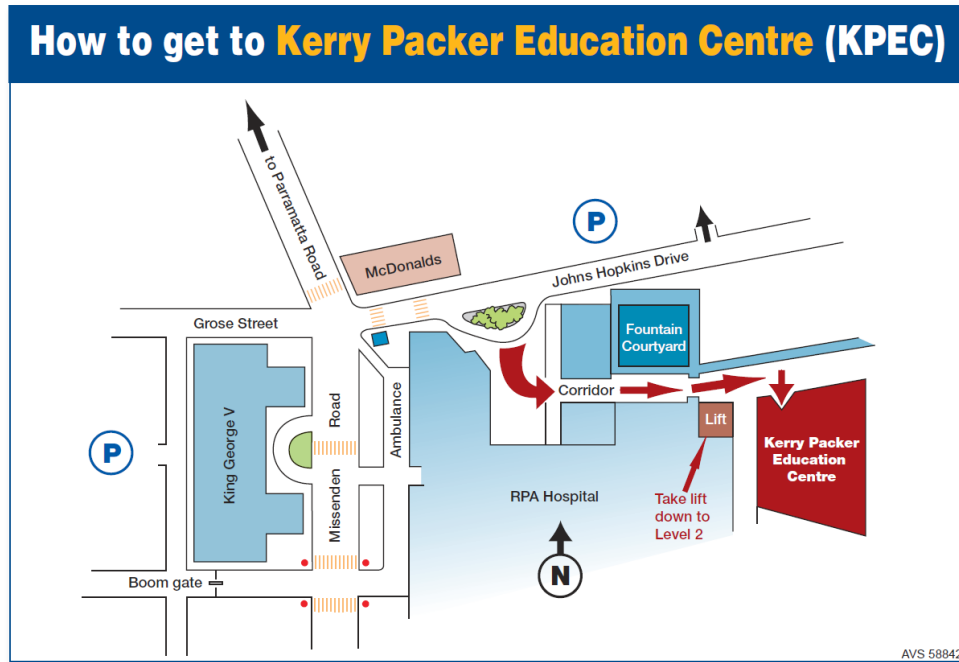

Getting to the Kerry Packer Education Centre – Transport & Parking Information

Available from: <http://www.slhd.nsw.gov.au/rpa/kpec/Maps.html>

Parking

There are several parking stations surrounding the Kerry Packer Education Centre on the RPAH campus –

- 1. Prince Alfred Hospital car-park (Secure Parking) – Carillion Ave, Camperdown**
Weekend flat rate of \$10; **pre-booking** recommended; online at <http://www.secureparking.com.au/car-parks/australia/nsw/sydney/Inner%20Western%20Sydney/prince-alfred-hospital-car-park>

PRINCE ALFRED HOSPITAL CAR PARK

CARILLION AVE, CAMPERDOWN

RATES	OPERATING HOURS	PROMOTIONS	EXPAND ALL +
Standard Car Park Rates - Monday - Sunday, Public Holidays +			
Evening Parking - Monday - Sunday, Public Holidays +			
Weekend Parking - Saturday - Sunday, Public Holidays -			
24 hour Parking. Obtain a flat rate midnight- midnight.			
Availability			Rates (STANDARD RATE \$)
Saturday - Sunday, Public Holidays			
Enter After 12:00 AM Exit Before 12:00 AM			
Flat Rate			\$10.00
Hospital Staff Parking - Monday - Sunday, Public Holidays +			